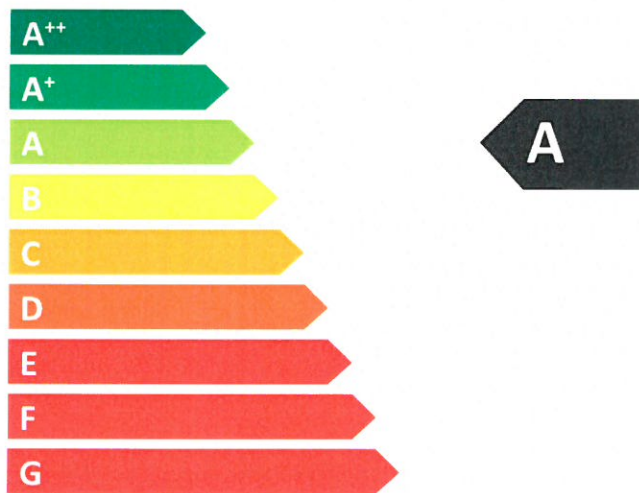

Y IJA
IE IA

|| TOTEM FIRE || FRONTAL 900

A

Icon showing a window, an upward arrow, and a radiator with wavy lines, indicating heating power.

14
kW

Icon showing a water tank, a leftward arrow, and a radiator with wavy lines, indicating cooling power.

—

ENERGIA - ΕΠΕΤΝΡ - ΕΝΕΡΤΙΑ - ENERGUA - ENERGY - ENERGIE - ENERGI

1186/2015

ENERG
енергия · ενεργεια

| TOTEM FIRE || FRONTAL 901

17,3
kW

—

ENERGIA - ΕΗΕΡΤΝR - ΕΝΕΡΤΙΑ - ENERGUА - ENERGY - ENERGIE - ENERGI