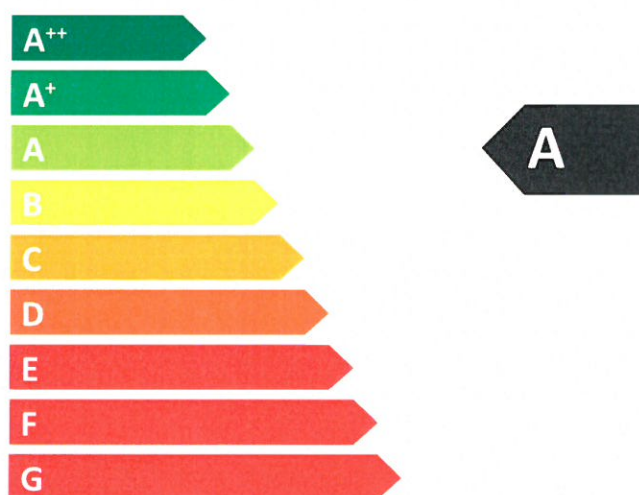

ENERG
енергия · ενεργεια

Y IJA
IE IA

| TOTEM FIRE || FRONTAL 800

13,5
kW

—

ENERGIA - ΕΠΕΡΤΝΡ - ΕΝΕΡΤΙΑ - ENERGUA - ENERGY - ENERGIE - ENERGI

1186/2015

ENERG
енергия · ενεργεια

Y IJA
IE IA

|| TOTEM FIRE || FRONTAL 900

A

Icon showing a window, an upward arrow, and a radiator with wavy lines, indicating heating power.

14
kW

Icon showing a water tank, a leftward arrow, and a radiator with wavy lines, indicating cooling power.