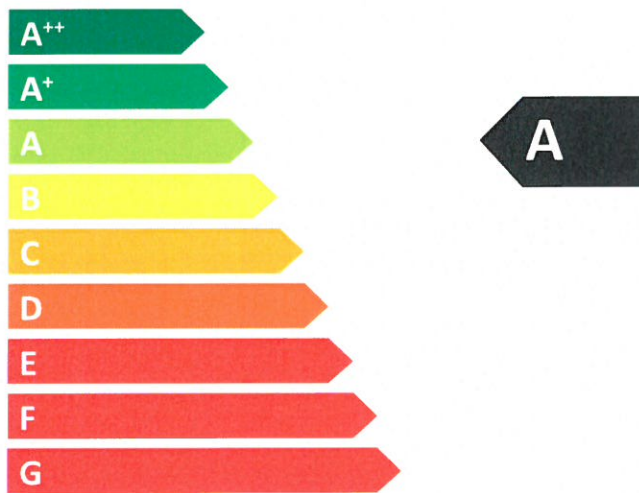

ENERG
енергия · ενεργεια

Y IJA
IE IA

| TOTEM FIRE || FRONTAL 901 RT

12
kW

—

ENERGIA - ΕΠΕΡΤΝΡ - ΕΝΕΡΤΙΑ - ENERGUА - ENERGY - ENERGIE - ENERGI

1186/2015