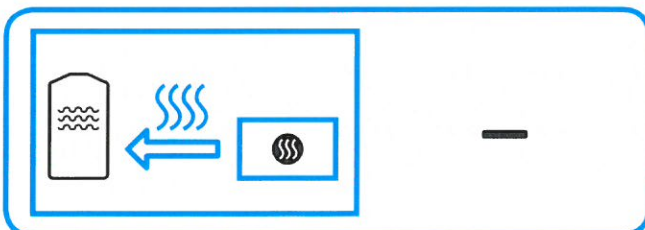

ENERG

енергия · ενεργεια

TOTEM FIRE || 4 FACES SUSPENDU 700 TECHNICA

A

16,9
kW

—

ENERGIA - ΕΠΕΤΝΡ - ΕΝΕΡΤΙΑ - ENERGUA - ENERGY - ENERGIE - ENERGI

1186/2015

ENERG

енергия · ενεργεια

I TOTEM FIRE

II 4 FACES SUSPENDU 800 TECHNICA

Icon showing a window, an upward arrow, and a radiator, representing heating power.

16,9
kW

Icon showing a water tank, a leftward arrow, and a radiator, representing cooling power.