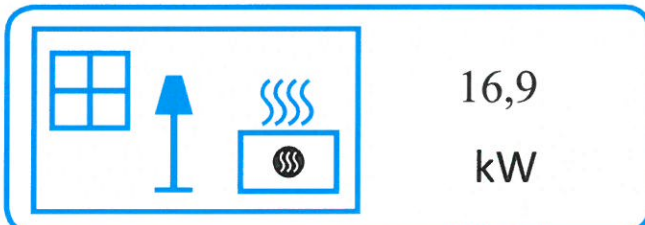

ENERG

енергия · ενεργεια

TOTEM FIRE || 4 FACES SUSPENDU 700 TECHNICA

A

16,9
kW

—

ENERGIA - ΕΠΕΤΝΡ - ΕΝΕΡΤΙΑ - ENERGUA - ENERGY - ENERGIE - ENERGI

1186/2015

ENERG

енергия · ενεργεια

I TOTEM FIRE

II 4 FACES SUSPENDU 800 TECHNICA

Icon showing a window, an upward arrow, and a radiator, representing heating power.

16,9
kW

Icon showing a water tank, a leftward arrow, and a radiator, representing cooling power.